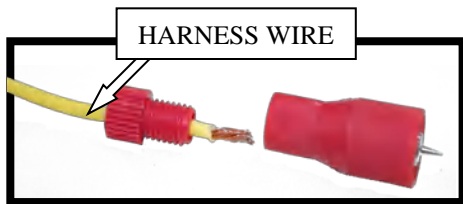

Click here to: [Check out the installation video on YouTube!](#) Or type into YouTube: Install Video - BD APPS Noise Isolator

1994-95 Dodge Vehicles

1996-2003 Dodge Vehicles

2004 Dodge Vehicles

APPS WIRING

Year	Engine	Pin #	OEM Wire Color	Connector
1994-95	5.9 diesel	22	Orange/Dark Blue	
1996-03	5.9 diesel	23	Orange/Dark Blue	C1-BLACK
1999-03	8.0L gas	23	Orange/Dark Blue	C1-BLACK
2004	5.9 diesel	14	Brown/White	60 PIN

Connect the apps filter to the specified wire using the supplied Posi-Tap™. Connect the ring terminal on the apps filter to the nearest ground point.