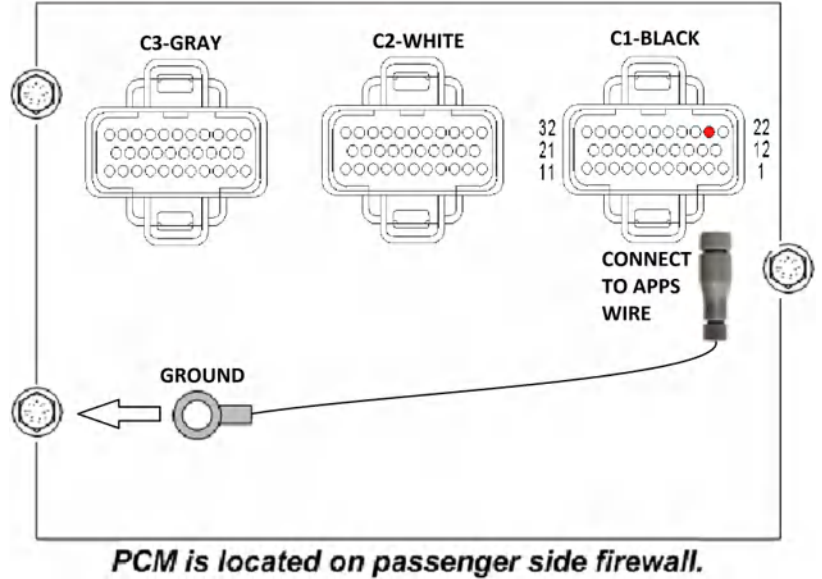

1996-2003 Dodge Vehicles