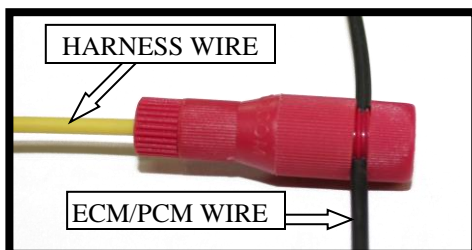

Click here to: [Check out the installation video on YouTube!](#) Or type into YouTube: Install Video - BD APPS Noise Isolator

1994-95 Dodge Vehicles

1996-2003 Dodge Vehicles

2004 Dodge Vehicles

APPS WIRING

Year	Engine	Pin #	OEM Wire Color	Connector
1994-95	5.9 diesel	22	Orange/Dark Blue	
1996-03	5.9 diesel	23	Orange/Dark Blue	C1-BLACK
1999-03	8.0L gas	23	Orange/Dark Blue	C1-BLACK
2004	5.9 diesel	14	Brown/White	60 PIN

Connect the apps filter to the specified wire using the supplied Posi-Tap™. Connect the ring terminal on the apps filter to the nearest ground point.