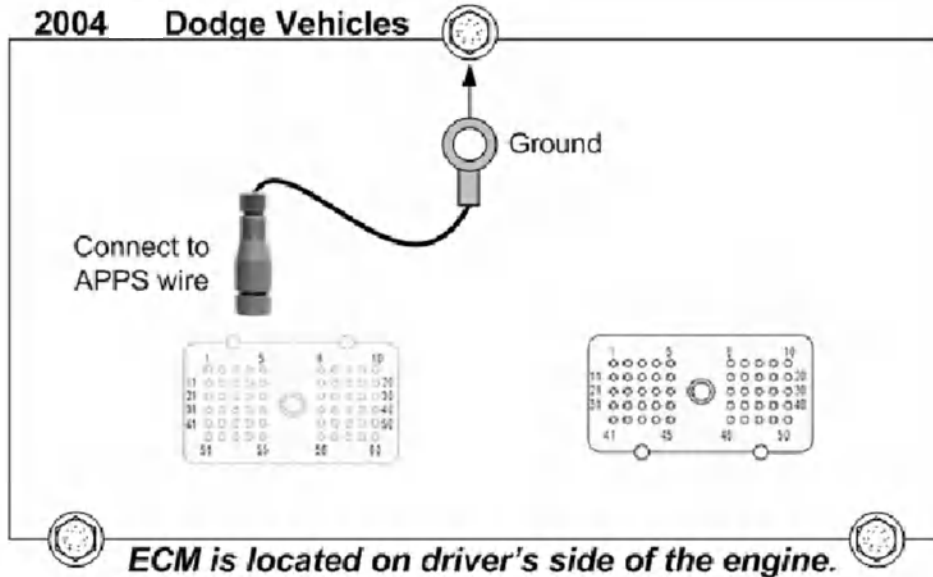

2004 Dodge Vehicles

APPS WIRING

Year	Engine	Pin #	OEM Wire Color	Connector
1994-95	5.9 diesel	22	Orange/Dark Blue	
1996-03	5.9 diesel	23	Orange/Dark Blue	C1-BLACK
1999-03	8.0L gas	23	Orange/Dark Blue	C1-BLACK
2004	5.9 diesel	14	Brown/White	60 PIN

Connect the apps filter to the specified wire using the supplied Posi-Tap™. Connect the ring terminal on the apps filter to the nearest ground point.