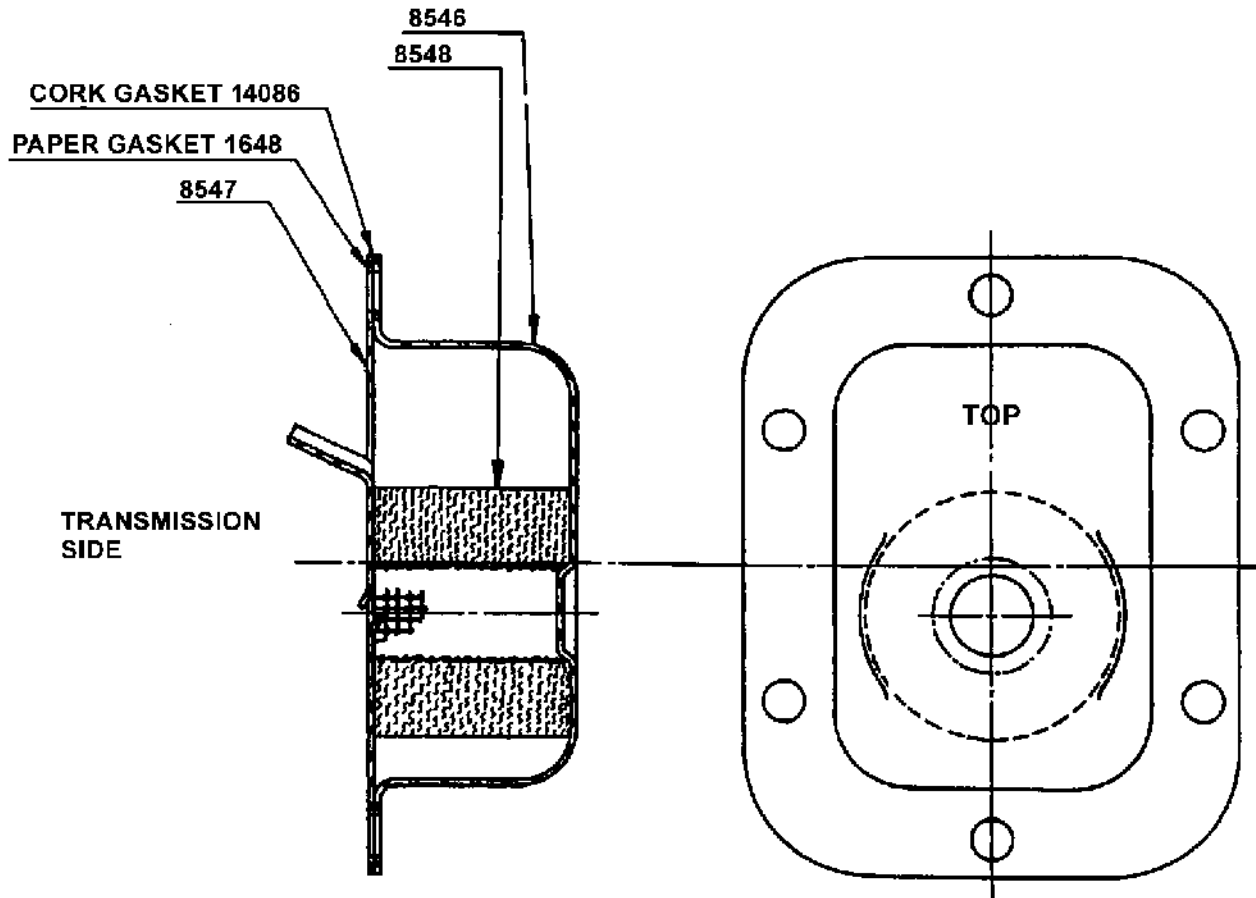

K-1444 Manual Transmission Filter Kit

Sequence for Mounting Filter Kit:

Transmission → Paper 1684 → Plate 8547 → Cork 14086 → Cover 8546

Mounting Location:

Passenger side of transmission (Getrag, NV4500, NV5600); Top Up